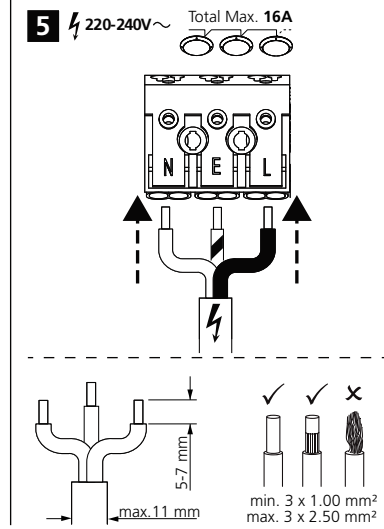

H (mm)	Ø (mm)
94	300
105	400

4000K					
START Surface IP54 Multipower					
		0043405		0043409	
1   2	Io [mA]	P [W]	[lm]	[lm]	
● ●	100	16.5	2000		
● ●	75	12.5	1500		
● ●	50	8.3	1000		
● ●	26	5	500		
● ●	176	33		4000	
● ●	155	29		3500	
● ●	134	25		3000	
● ●	115	21		2500	

3000K					
START Surface IP54 Multipower					
		0043405		0043409	
1   2	Io [mA]	P [W]	[lm]	[lm]	
● ●	100	16.5	1870		
● ●	75	12.5	1400		
● ●	50	8.3	930		
● ●	26	5	460		
● ●	176	33		3750	
● ●	155	30		3250	
● ●	134	25		2800	
● ●	115	21		2350	