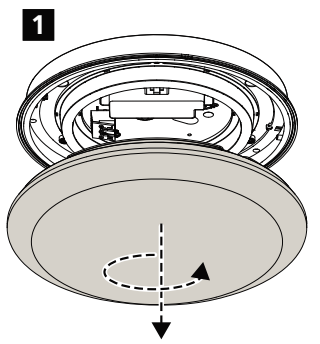

H (mm)	Ø (mm)
94	300
105	400

4000K					
START Surface IP54 Multipower					
		0043405		0043409	
1   2	Io [mA]	P [W]	[lm]	[lm]	
● ●	100	16.5	2000		
● ●	75	12.5	1500		
● ●	50	8.3	1000		
● ●	26	5	500		
● ●	176	33		4000	
● ●	155	29		3500	
● ●	134	25		3000	
● ●	115	21		2500	

3000K					
START Surface IP54 Multipower					
		0043405		0043409	
1   2	Io [mA]	P [W]	[lm]	[lm]	
● ●	100	16.5	1870		
● ●	75	12.5	1400		
● ●	50	8.3	930		
● ●	26	5	460		
● ●	176	33		3750	
● ●	155	30		3250	
● ●	134	25		2800	
● ●	115	21		2350	