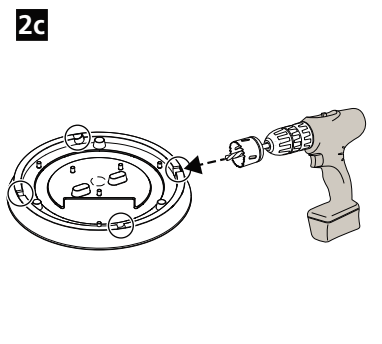

H (mm)	Ø (mm)
94	300
105	400

4000K					
START Surface IP54 Multipower					
		0043405		0043409	
1   2	Io [mA]	P [W]	[lm]	[lm]	
● ●	100	16.5	2000		
● ●	75	12.5	1500		
● ●	50	8.3	1000		
● ●	26	5	500		
● ●	176	33		4000	
● ●	155	29		3500	
● ●	134	25		3000	
● ●	115	21		2500	