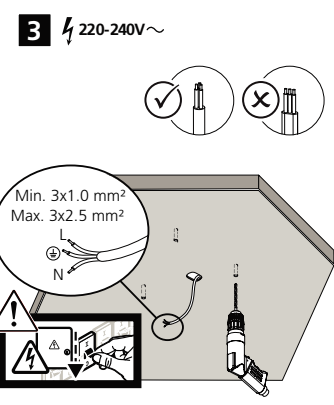

H (mm)	Ø (mm)
94	300
105	400

4000K					
START Surface IP54 Multipower					
		0043405		0043409	
1   2	Io [mA]	P [W]	[lm]	[lm]	
● ●	100	16.5	2000		
● ●	75	12.5	1500		
● ●	50	8.3	1000		
● ●	26	5	500		
● ●	176	33		4000	
● ●	155	29		3500	
● ●	134	25		3000	
● ●	115	21		2500	