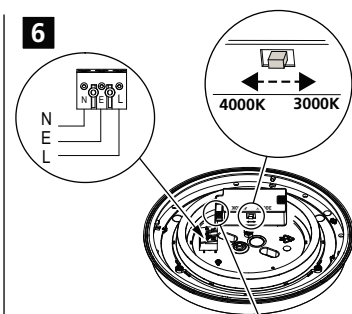

H (mm)	Ø (mm)
94	300
105	400

4000K					
START Surface IP54 Multipower					
		0043405		0043409	
1   2	Io [mA]	P [W]	[lm]	[lm]	
● ●	100	16.5	2000		
● ●	75	12.5	1500		
● ●	50	8.3	1000		
● ●	26	5	500		
● ●	176	33		4000	
● ●	155	29		3500	
● ●	134	25		3000	
● ●	115	21		2500	

3000K					
START Surface IP54 Multipower					
		0043405		0043409	
1   2	Io [mA]	P [W]	[lm]	[lm]	
● ●	100	16.5	1870		
● ●	75	12.5	1400		
● ●	50	8.3	930		
● ●	26	5	460		
● ●	176	33		3750	
● ●	155	30		3250	
● ●	134	25		2800	
● ●	115	21		2350	