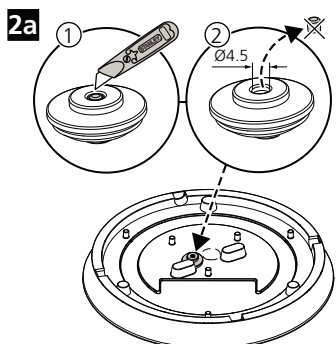

H (mm)	Ø (mm)
94	300
105	400

4000K					
START Surface IP54 Multipower					
		0043405		0043409	
1   2	Io [mA]	P [W]	[lm]	[lm]	
● ●	100	16.5	2000		
● ●	75	12.5	1500		
● ●	50	8.3	1000		
● ●	26	5	500		
● ●	176	33		4000	
● ●	155	29		3500	
● ●	134	25		3000	
● ●	115	21		2500	

3000K					
START Surface IP54 Multipower					
		0043405		0043409	
1   2	Io [mA]	P [W]	[lm]	[lm]	
● ●	100	16.5	1870		
● ●	75	12.5	1400		
● ●	50	8.3	930		
● ●	26	5	460		
● ●	176	33		3750	
● ●	155	30		3250	
● ●	134	25		2800	
● ●	115	21		2350	