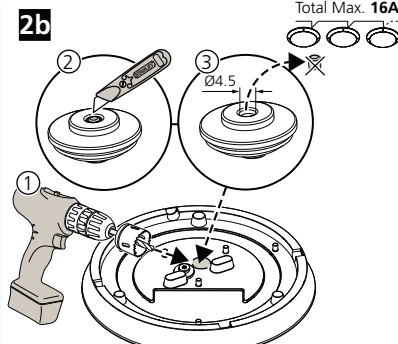

H (mm)	Ø (mm)
94	300
105	400

4000K					
START Surface IP54 Multipower					
		0043405		0043409	
1   2	Io [mA]	P [W]	[lm]	[lm]	
● ●	100	16.5	2000		
● ●	75	12.5	1500		
● ●	50	8.3	1000		
● ●	26	5	500		
● ●	176	33		4000	
● ●	155	29		3500	
● ●	134	25		3000	
● ●	115	21		2500	

3000K					
START Surface IP54 Multipower					
		0043405		0043409	
1   2	Io [mA]	P [W]	[lm]	[lm]	
● ●	100	16.5	1870		
● ●	75	12.5	1400		
● ●	50	8.3	930		
● ●	26	5	460		
● ●	176	33		3750	
● ●	155	30		3250	
● ●	134	25		2800	
● ●	115	21		2350	