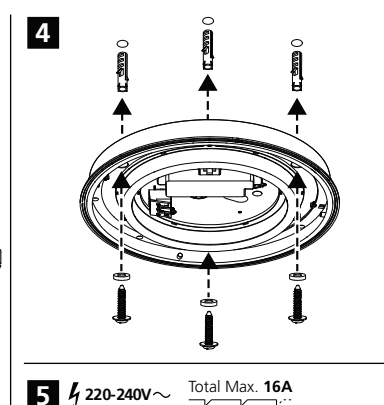

H (mm)	Ø (mm)
94	300
105	400

4000K					
START Surface IP54 Multipower					
		0043405		0043409	
1   2	Io [mA]	P [W]	[lm]	[lm]	
● ●	100	16.5	2000		
● ●	75	12.5	1500		
● ●	50	8.3	1000		
● ●	26	5	500		
● ●	176	33		4000	
● ●	155	29		3500	
● ●	134	25		3000	
● ●	115	21		2500	

3000K					
START Surface IP54 Multipower					
		0043405		0043409	
1   2	Io [mA]	P [W]	[lm]	[lm]	
● ●	100	16.5	1870		
● ●	75	12.5	1400		
● ●	50	8.3	930		
● ●	26	5	460		
● ●	176	33		3750	
● ●	155	30		3250	
● ●	134	25		2800	
● ●	115	21		2350	