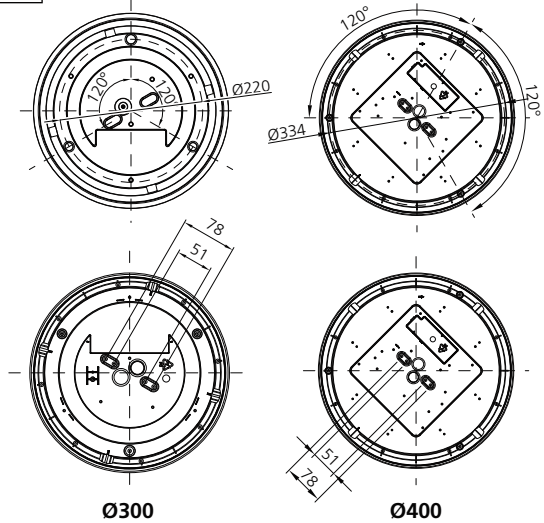

H (mm)	Ø (mm)
94	300
105	400

4000K					
START Surface IP54 Multipower					
		0043405		0043409	
1   2	Io [mA]	P [W]	[lm]	[lm]	
● ●	100	16.5	2000		
● ●	75	12.5	1500		
● ●	50	8.3	1000		
● ●	26	5	500		
● ●	176	33		4000	
● ●	155	29		3500	
● ●	134	25		3000	
● ●	115	21		2500	

3000K					
START Surface IP54 Multipower					
		0043405		0043409	
1   2	Io [mA]	P [W]	[lm]	[lm]	
● ●	100	16.5	1870		
● ●	75	12.5	1400		
● ●	50	8.3	930		
● ●	26	5	460		
● ●	176	33		3750	
● ●	155	30		3250	
● ●	134	25		2800	
● ●	115	21		2350	